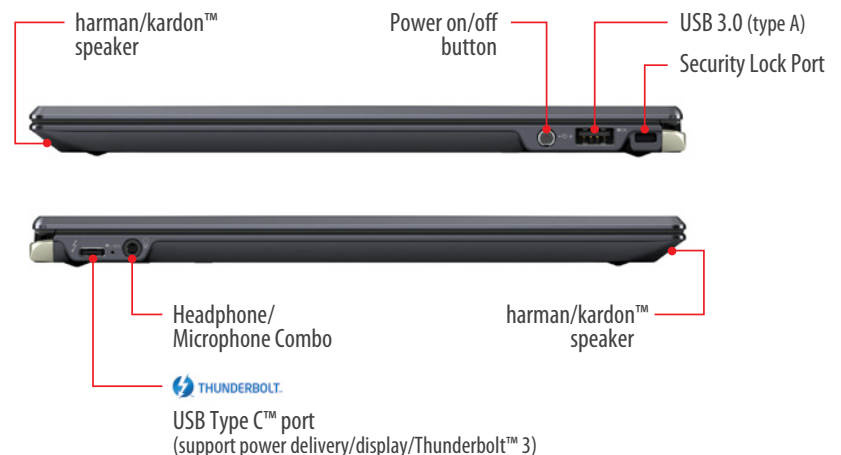

Modern Ports with Expanded Capabilities

To achieve its slim profile, the Portégé X20W has a USB Type-C™ port, USB 3.0 port and headphone/mic combo port. As the industry's new universal standard, the USB Type-C port on the Portégé X20W features reversible plug orientation and supports Display, Power Delivery and Thunderbolt™ 3 with speeds up to 40Gbps.